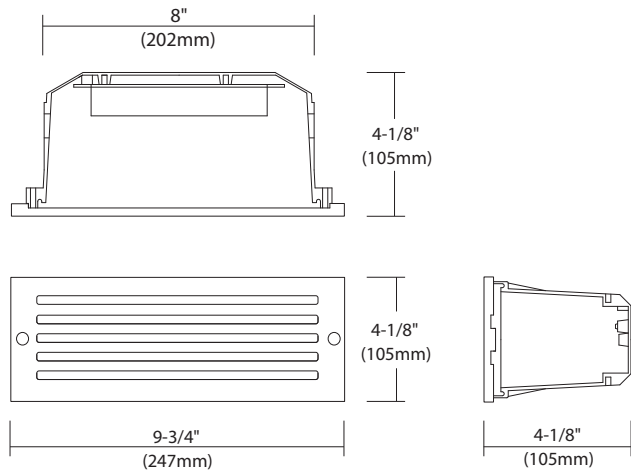

## DESCRIPTION

The SH-LED8WP Series step light is designed with LED lamp permanently installed in the fixture for easier, economical maintenance as of long lasting life of LED lamp.