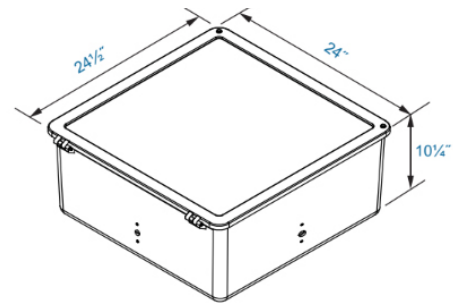

DIMENSIONS