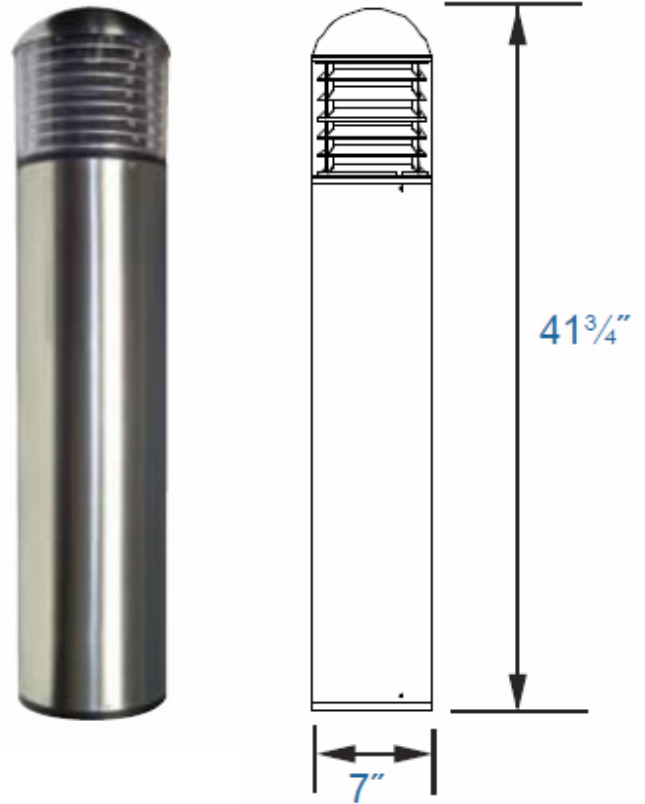

PBOL: EasyLED Dome Stainless Steel Bollard with Louvers

HOUSING

- Formed 316L Stainless Steel Housing with Flush Mounting Base & Vandal-Resistant Screws, Domed Top, Internal Ballast Tray for Easy Maintenance

REFLECTOR

- Cast Aluminum Louvers

LENS

- Clear Polycarbonate Lens

MOUNTING

- Mounting kit with 8" anchor bolts (included).

LUMAFIT LED

- Array Lumens: 2,089
- CRI: 83
- CCT: 4000K, 5000K
- Rated Life: 50,000 Hours
- 5-Year Warranty
- Aluminum Boards

WATTAGE

- Array: 14.5w, System: 17w

DRIVER

- Electronic Driver, 120-277V, 50/60Hz
- Dimmable Driver

OPTIONS

- Surge Protection
- Battery Backup
- Bollards Can Be Cut To Custom Lengths Upon Request.

WARRANTY & LISTINGS

- CSA: Listed for Wet Locations. IP65
- Operating Temperatures: -40°C to +40°C

ORDERING INFORMATION: EXAMPLE: PBOLQF1X15U5KSSSP

MODEL	LED	OPTICS	# OF ARRAYS	WATTAGE	BALLAST	CCT	COLOR	OPTIONS
PBOL	Q=QSSI	F=Medium Beam Spread	1X=One	15=15W	U=120-277V	4K=4000K 5K=5000K	SS=STAINLESS STEEL	SF=SINGLE FUSE DF=DOUBLE FUSE SP=SURGE PROTECTION