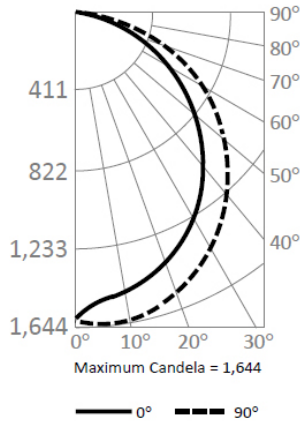

## DIMENSIONS

## ELECTRICAL DATA

MODEL	COLOR TEMP	CRI <sup>1</sup>	LUMINAIRE LUMENS	LUMINAIRE WATTS	LUMENS/WATT	INPUT VOLTAGE <sup>2</sup>	INPUT CURRENT (A)			POWER FACTOR	THD <sup>3</sup>	L <sub>70</sub> HOURS <sup>4</sup>
							120V	240V	277V			
PLEDPNL1X4-35W-3KMV-PRM-BES	3000k	> 80	4,517	37	122	120-277	0.31	0.15	0.13	> 90%	< 20%	81,000
PLEDPNL1X4-35W-35KMV-PRM-BES	3500k	> 80	4,616	37	125	120-277	0.31	0.15	0.13	> 90%	< 20%	81,000
PLEDPNL1X4-35W-4KMV-PRM-BES	4000k	> 80	4,673	37	126	120-277	0.31	0.15	0.13	> 90%	< 20%	81,000
PLEDPNL1X4-35W-5KMV-PRM-BES	5000k	> 80	4,730	37	128	120-277	0.31			> 90%	< 20%	81,000

<sup>1</sup> Color rendering index

<sup>2</sup> All 50-60Hz.

<sup>3</sup> Total harmonic distortion

<sup>4</sup> L<sub>70</sub> refers to the number of hours at which lumen output declines to 70% of the initial level. L<sub>70</sub> hours are IES TM-21-11 calculated hours.

### Candlepower Summary

	0°	90°
0°	1,598	1,598
10°	1,490	1,626
20°	1,394	1,550
30°	1,242	1,414
40°	1,047	1,229
50°	812	1,009
60°	565	762
70°	307	496
80°	77	231
90°	0	24