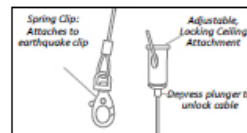

## OPTIONS

- Optional surface mounting kits (SMK14) mounts below the ceiling
- Optional flange mounting kits provide for recessed installation on plaster or other hard ceilings. Attach Flange Mount Kit (FLANGEKIT14-ET) to ceiling joists or other stationary structures, and the panel is mounted flush to the ceiling
- Optional cable mounting kits provide additional security, as well as suspended mounting. Attach one end of the Cable Mount Kit (LEDPNL-CMK) to luminaire earthquake clips using spring clips, and attach the other end to stationary structures using the adjustable, locking ceiling attachment (see picture below right).