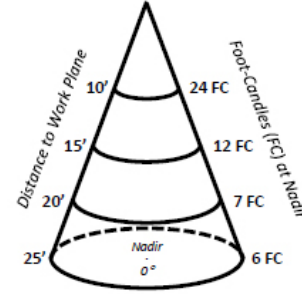

Cone of Light

Foot Candles

- 5.0
- 2.0
- 1.0
- 0.5
- 0.2
- 0.1

Notes:

- Isofootcandle plots depict initial footcandles at grade.
- Gridlines represent units of mounting height of 25 feet.