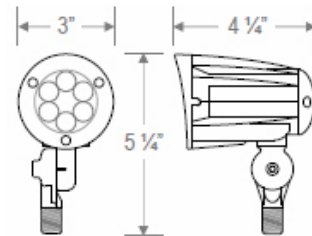

DIMENSIONS

ORDERING INFORMATION

MODEL	LUMINAIRE WATTS	LUMINAIRE LUMENS	LUMENS PER WATT	COLOR TEMPERATURE	BEAM SPREAD	MOUNTING OPTIONS (Order Separately)
PLEDSL15W-K-3K-30	15	1,536	102	3K = 3000k	30 = Narrow	Spike-Mount = LED-BS
PLEDSL15W-K-5K-30	15	1,700	113	5K = 5000k	30 = Narrow	Canopy-Mount = LED-CNY-KIT

215-512-8100 • Fax 267-288-5604
421 Bustleton Pike, Feasterville, PA 19053
www.proliteled.com

Specifications subject to change without prior notice.
© 2016, PROlite LED Lighting, Inc. ALL RIGHTS RESERVED