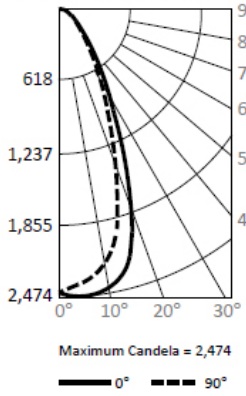

PROlite LED Lighting™

A Division of Emergensee® Lighting, Inc.

TYPE: _____ DATE: _____

JOB NAME: _____

CONTRACTOR: _____

CATALOG NO: _____

NOTES: _____

ELECTRICAL DATA

MODEL	COLOR TEMP	CRI¹	LUMINAIRE LUMENS	LUMINAIRE WATTS	LUMENS PER WATT	INPUT VOLTAGE	INPUT CURRENT (A)			POWER FACTOR	THD²	L₇₀ HOURS³
							120V	240V	277V			
PLEDSL15W-K-3K-30	3000K	> 80	1,536	15	102	120-277 (50-60Hz)	0.13	0.06	0.05	> 90%	< 20%	69,000
PLEDSL15W-K-5K-30	5000K	> 80	1,700	15	113	120-277 (50-60Hz)	0.13	0.06	0.05	> 90%	< 20%	69,000

¹ Color rendering index

² Total harmonic distortion

³ L₇₀ refers to the number of hours at which lumen output declines to 70% of the initial level. L₇₀ hours are IES TM-21-11 calculated hours.

PHOTOMETRIC DATA

LEDL15W-K-5K-30 (1,700 Lumens)

Candlepower Summary

	0°	90°
0°	2,429	2,429
10°	2,458	2,419
20°	2,423	2,366
30°	2,261	2,199
40°	1,765	1,745
50°	1,165	1,189
60°	760	794
70°	517	539
80°	383	392
90°	289	293

Zonal Lumen Summary

Zone	Lumens	% Fixture
0° - 10°	221	13.0%
0° - 20°	697	41.0%
0° - 30°	1,087	64.0%
0° - 40°	1,346	79.2%
0° - 50°	1,520	89.4%
0° - 60°	1,623	95.5%
0° - 70°	1,674	98.5%
0° - 80°	1,694	99.7%
0° - 90°	1,699	99.9%
90° - 180°	1	0.1%
0° - 180°	1,700	100.0%