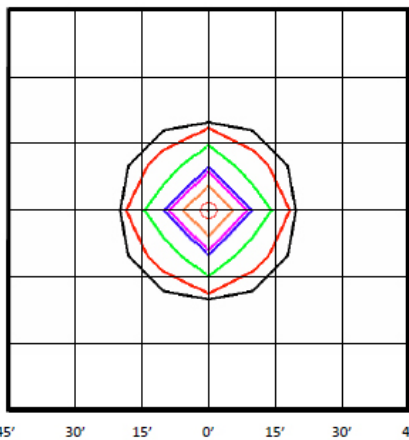

Foot Candles

- 5.0
- 2.0
- 1.0
- 0.5
- 0.2
- 0.1

Notes:

- Isofootcandle plots depict initial footcandles at grade.
- Gridlines represent units of mounting height of 25 feet.