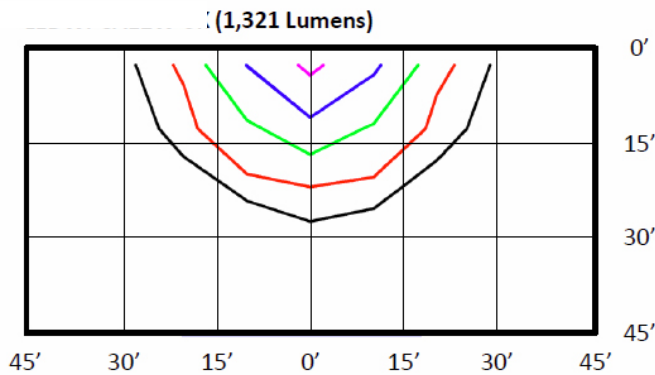

ELECTRICAL DATA

MODEL	COLOR TEMP	CRI¹	LUMINAIRE LUMENS	LUMINAIRE WATTS	LUMENS PER WATT	INPUT VOLTAGE	INPUT CURRENT (A)			POWER FACTOR	THD²	L₇₀ Hours
							120V	240V	277V			
PLEDWPCA12W-3K	3000k	> 80	1,250	12	106	120-277 (50-60Hz)	0.10	0.05	0.04	> 90%	< 20%	69,000
PLEDWPCA12W-4K	4000k	> 80	1,250	12	106	120-277 (50-60Hz)	0.10	0.05	0.04	> 90%	< 20%	69,000
PLEDWPCA12W-5K	5000k	> 80	1,321	12	111	120-277 (50-60Hz)	0.10	0.05	0.04	> 90%	< 20%	69,000

¹ Color rendering index

² Total harmonic distortion

³ L₇₀ refers to the number of hours at which lumen output declines to 70% of the initial level. L₇₀ hours are IES TM-21-11 calculated hours.

PHOTOMETRIC DATA

Notes:

- Isofootcandle plots depict initial footcandles at grade.
- Gridlines represent units of mounting height of 15 feet.

BUG Rating: B1-U0-G0

Zone	Lumens	%
FL - Front - Low (0-30)	229	17%
FM - Front - Medium (30-60)	373	28%
FH - Front - High (60-80)	89	7%
FVH - Front - Very High (80-90)	4	0%
Total Forward Light	696	53%
BL - Back - Low (0-30)	212	16%
BM - Back - Medium (30-60)	322	24%
BH - Back - High (60-80)	82	6%
BVH - Back - Very High (80-90)	8	1%
Total Back Light	625	47%
UL - Up Light - Low (90-100)	0	0%
UH - Up Light - High (100-180)	0	0%
Total Up Light	0	0%
Total Lumens	1,321	100%