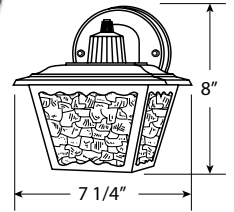

FP120

EXTENDS: 4 3/4"
HCMT: 6"

FP123

EXTENDS: 7"
HCMT: 4 1/4"

FP133

EXTENDS: 5 3/4"
HCMT: 2 3/8"

RoHS
compliant

PATENT PENDING
EOS LIGHT ENGINE