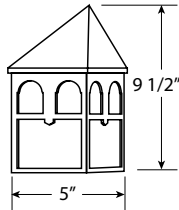

FP120

EXTENDS: 4 3/4"
HCMT: 6"

FP123

EXTENDS: 7"
HCMT: 4 1/4"

FP133

EXTENDS: 5 3/4"
HCMT: 2 3/8"

RoHS
compliant

PATENT PENDING
EOS LIGHT ENGINE