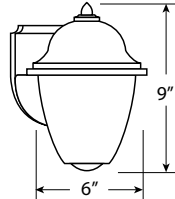

FP120

EXTENDS: 4 3/4"
HCMT: 6"

FP123

EXTENDS: 7"
HCMT: 4 1/4"

FP133

EXTENDS: 5 3/4"
HCMT: 2 3/8"

RoHS
compliant

PATENT PENDING
EOS LIGHT ENGINE