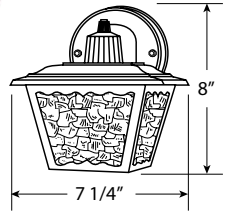

FP120

EXTENDS: 4 3/4"
HCMT: 6"

FP123

EXTENDS: 7"
HCMT: 4 1/4"

FP133

EXTENDS: 5 3/4"
HCMT: 2 3/8"

RoHS compliant

PATENT PENDING
EOS LIGHT ENGINE