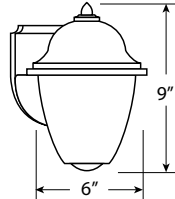

FP120

EXTENDS: 4 3/4"
HCMT: 6"

FP123

EXTENDS: 7"
HCMT: 4 1/4"

FP133

EXTENDS: 5 3/4"
HCMT: 2 3/8"

RoHS compliant

PATENT PENDING
EOS LIGHT ENGINE