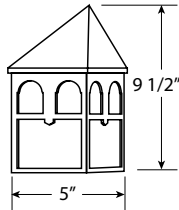

FP120

EXTENDS: 4 3/4"
HCMT: 6"

FP123

EXTENDS: 7"
HCMT: 4 1/4"

FP133

EXTENDS: 5 3/4"
HCMT: 2 3/8"

RoHS compliant

PATENT PENDING
EOS LIGHT ENGINE