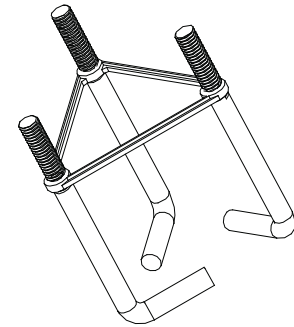

PROlite LED Lighting™

A Division of Emergence® Lighting, Inc.

LED Series

Catalog #	Description
BOLAN4	Mounting Kit, Includes Bracket & Three (3) 4 Anchor Bolts
BOLAN8	Mounting Kit, Includes Bracket & Three (3) 8 Anchor Bolts
BOLAN12	Mounting Kit, Includes Bracket & Three (3) 12 Anchor Bolts
BOLAN15	Mounting Kit, Includes Bracket & Three (3) 15 Anchor Bolts
BOLPC	Replacement Polycarbonate Lens