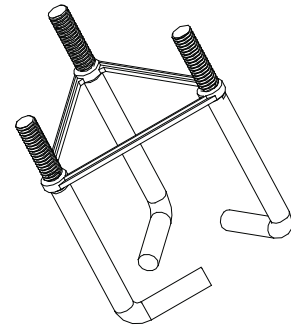

PROlite LED Lighting™

A Division of Emergence® Lighting, Inc.

LED Series

LED Square Bollard with LED Cone Reflector

Catalog #	Description
BOLAN4	Mounting Kit, Includes Bracket & Three (3) 4 Anchor Bolts
BOLAN8	Mounting Kit, Includes Bracket & Three (3) 8 Anchor Bolts
BOLAN12	Mounting Kit, Includes Bracket & Three (3) 12 Anchor Bolts
BOLAN15	Mounting Kit, Includes Bracket & Three (3) 15 Anchor Bolts
BOLPCS	Replacement Polycarbonate Lens Square